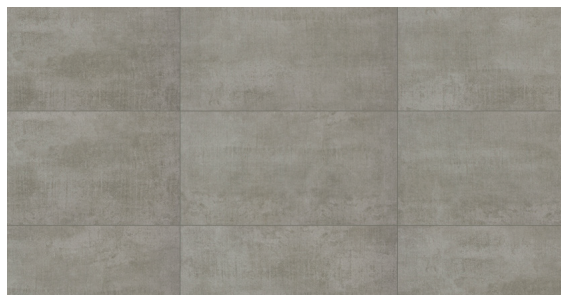

SPECIFICATIONS

Name	Coastal Walkway
Colors	3: Light, Dark, White
Material	Rectified Vitreous Porcelain
Sizes Available	12 x 24 3 x 12 Bullnose, 2 x 2 Mosaic on 12 x 12
Rating	Heavy Commercial, Interior
PEI	III
Variation	Level 2
DCOF	> 0.54
Installation	Floor, Wall
12 x 24 Thickness	0.39

AVAILABLE SIZES

3 x 12 Bullnose

2 x 2 Mosaic
on 12 x 12

COLOR OPTIONS

Light (Shown Above)

Dark

White