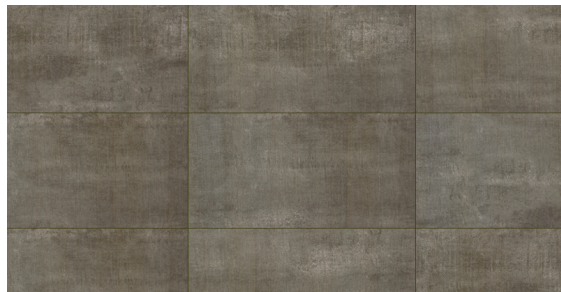

SPECIFICATIONS

Name	Coastal Walkway
Colors	3: Light, Dark, White
Material	Rectified Vitreous Porcelain
Sizes Available	12 x 24 3 x 12 Bullnose, 2 x 2 Mosaic on 12 x 12
Rating	Heavy Commercial, Interior
PEI	III
Variation	Level 2
DCOF	> 0.54
Installation	Floor, Wall
12 x 24 Thickness	0.39

AVAILABLE SIZES

3 x 12 Bullnose

2 x 2 Mosaic
on 12 x 12

COLOR OPTIONS

Light (Shown Above)

Dark

White