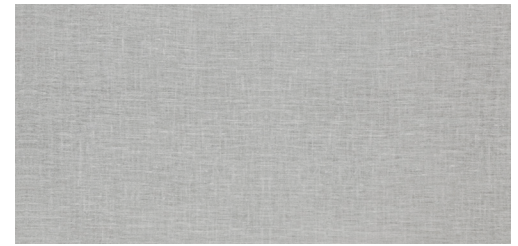

SPECIFICATIONS

Name	Enchanted
Colors	5: Beige Weave, Grey Weave, Pewter Weave, Ice Weave, Charcoal Weave
Material	Impervious Porcelain Linen Weave Finish Rectified
Installation	Floor, Wall, Interior, Exterior
Variation	Level 2
PEI	IV
DCOF	> 0.42
Sizes Available	12 x 24 6 x 24*, 4 x 12* 3 x 24 Bullnose 2 x 2 Basketweave Mosaic on 12 x 12 1.5 x 6 Herringbone Mosaic on 12 x 18 1.5 x 6 Stack Mosaic on 12 x 12

*size cut to order, please allow 2 -3 weeks to ship

COLORS

Beige Weave

Grey Weave

Pewter Weave

Ice Weave

Charcoal Weave