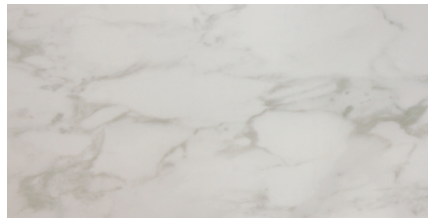

## SPECIFICATIONS

Name	Luxe
	<i>Made in the U.S.A.</i>
Colors	4: White, Greige, Calacatta, Onyx
Material	Rectified Impervious Porcelain
Rating	Heavy Commercial
Installation	Floor, Wall, Interior, Exterior
Finish	Honed, Polished
Variation	Level 2
PEI	IV
DCOF	.60 Honed, 0.55 Polished
Sizes Available	24 x 48 12 x 24

## COLORS

White (shown on wall)

Greige (shown on floor)

Calacatta

Onyx