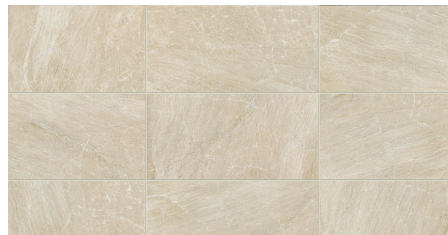

Malta

NOVA
TILE & STONE
surface art

SPECIFICATIONS

Name	Malta
Colors	4: Grey, Bianco, Sand, Taupe
Material	Impervious Italian Porcelain
Rating	Heavy Commercial, Interior & Exterior Use
PEI	IV
Variation	Level 4
MOHS	>5
DCOF	> 0.42
Installation	Floor, Wall
Sizes Available	12 x 24, 12 x 12, 3 x 12 Bullnose, 8 x 16, 2 x 2 Mosaic on 12 x 12, 4" Hexagon Mosaic on 12 x 12

COLORS

Grey Shown above

Bianco

Sand

Taupe

2 x 2 Mosaic on 12 x 12

4" Hexagon Mosaic on 12 x 12