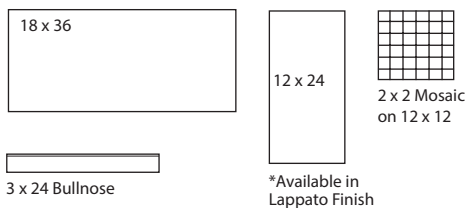

SPECIFICATIONS

Name	Needlepoint
Colors	3: Grigio, Latte, Bianco
Material	Rectified Italian Impervious Porcelain Lappato Finish Where Noted
Sizes Available	12 x 24* 18 x 36 3 x 24 Bullnose 2 x 2 Mosaic on 12 x 12 *Available in Lappato Finish
Rating	Commercial Rated
Variation	Level 2
MOHS	>7
DCOF	>0.42
Thickness	12 x 24 x 5/16" 18 x 36 x 5/16"
Installation	Floor & Wall Applications Interior & Exterior

AVAILABLE SIZES

COLOR OPTIONS

Grigio (Shown Above)

Latte

Bianco