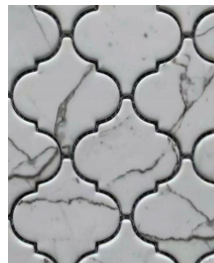

Panorama Glass

NOVA
TILE & STONE

SPECIFICATIONS

Name	Panorama Glass
Colors	2: Calacatta Gold, Statuario
Material	Recycled Glass
	No Sealant Required
Installation	Interior Floor & Wall
Variation	Level 2
Sizes Available	Diamond Mosaic on 12 x 12
	3x3 Arabesque Mosaic on 12 x 12
	Long Arrow Mosaic on 12 x 12
	Small Hexagon Mosaic on 12 x 12

COLORS

Calacatta Gold

Diamond

3x3 Arabesque

Long Arrow

Small Hexagon

Statuario

Diamond

3x3 Arabesque

Long Arrow

Small Hexagon