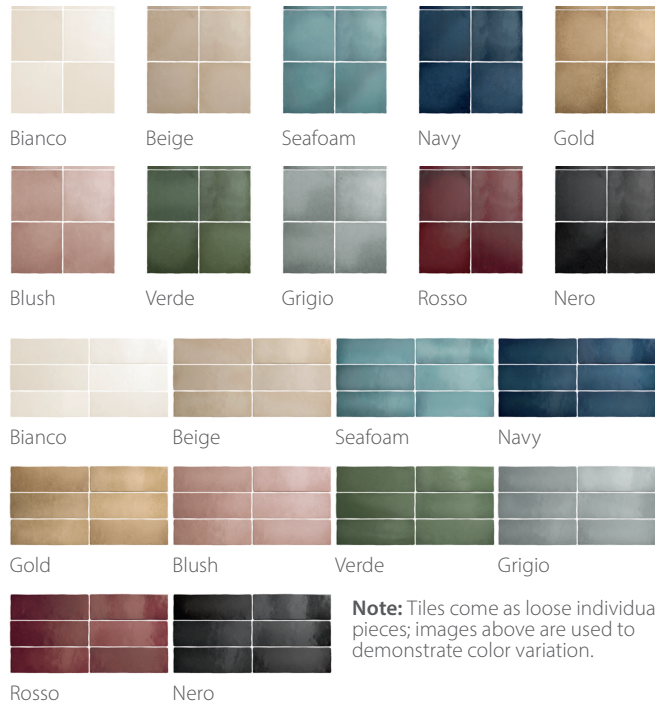

SPECIFICATIONS: WALL TILE

Name	Surface Art Parkside (Wall)	
Colors	10: Bianco, Beige, Seafoam, Navy Gold, Blush, Verde, Grigio, Rosso, Nero	
Material	Spanish Matte Ceramic	
Rating	Commercial	
Installation	Wall, Interior	
Variation	Level 3	
PEI	III	
Sizes Available	 2 1/2 x 8  5 x 5	2 1/2 x 8 5 x 5

SPECIFICATIONS: WALL & FLOOR

Name	Surface Art Parkside (Wall & Floor)	
Colors	8: Bianco, Beige, Navy, Blush Verde, Grigio, Rosso, Nero	
Material	Spanish Impervious Porcelain	
Rating	Commercial	
Installation	Floor, Wall, Interior, Exterior	
Variation	Level 3	
PEI	III	
DCOF	>.42	
Sizes Available	 7 x 8	7 x 8 Hexagon

COLORS

Wall Tile

Wall & Floor Tile