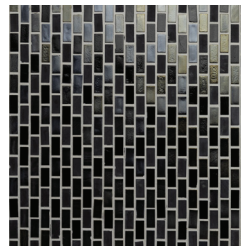

SPECIFICATIONS

Prism

Name	Prism
Material	Glass Mosaics - Paper Mounted
Installation	Floor & Wall, Interior & Exterior
Variation	Level 1
Sizes Available	1x4 Hexagon Mosaic, 1/2x4 Brick, 7/8x7/8 Brick, 3/8x3/4 Brick

CARBON

1x4 Hexagon

3/8x3/4 Brick

1/2x4 Brick

7/8x7/8 Brick

CLOUD

1x4 Hexagon

3/8x3/4 Brick

1/2x4 Brick

7/8x7/8 Brick

CREMA

1x4 Hexagon

3/8x3/4 Brick

1/2x4 Brick

7/8x7/8 Brick

ICE