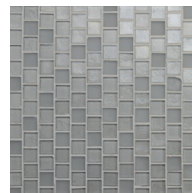

SPECIFICATIONS

Prism

Name	Prism
Material	Glass Mosaics - Paper Mounted
Installation	Floor & Wall, Interior & Exterior
Variation	Level 1
Sizes Available	1x4 Hexagon Mosaic, 1/2x4 Brick, 7/8x7/8 Brick, 3/8x3/4 Brick

CARBON

1x4 Hexagon

3/8x3/4 Brick

1/2x4 Brick

7/8x7/8 Brick

CLOUD

1x4 Hexagon

3/8x3/4 Brick

1/2x4 Brick

7/8x7/8 Brick

CREMA

1x4 Hexagon

3/8x3/4 Brick

1/2x4 Brick

7/8x7/8 Brick

ICE

1x4 Hexagon

3/8x3/4 Brick

1/2x4 Brick

7/8x7/8 Brick

MIST

1x4 Hexagon

3/8x3/4 Brick

1/2x4 Brick