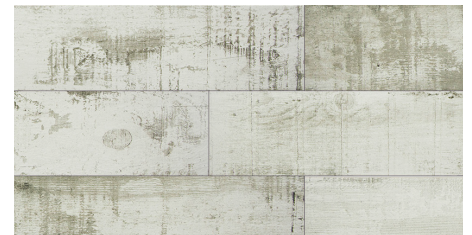

Rusted Plank

SPECIFICATIONS

Name	Rusted Plank
Colors	4: Weathered Beach, Weathered Charcoal, Weathered Grigio, Weathered Light
Material	European Impervious Porcelain
Rating	Heavy Commercial, Interior & Exterior Use
PEI	IV
Variation	Level 3
MOHS	7
SCOF Wet	> 0.70
SCOF Dry	> 0.80
DCOF	< 0.50
Installation	Floor, Wall
6 x 36 Thickness	0.35
Sizes Available	6 x 36

COLORS

Weathered Beach (Shown above)

Weathered Charcoal

Weathered Grigio

Weathered Light

6 x 36