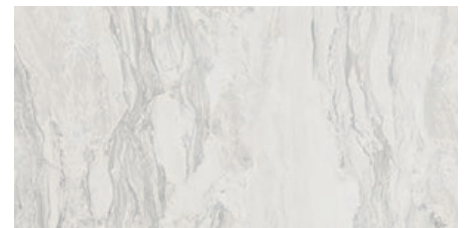

## SPECIFICATIONS

Name	Serene
Origin:	Italy
Colors:	Ivory, Mink, Silver, Taupe, White
Finishes Available	Polished
Material	Porcelain
Edge	Rectified
Installation	Floor, Wall, Interior, Exterior
DCOF	> 0.43
Variation	Level 3
Sizes Available	Field: 12x24, 24x48 Mosaics: 1.5x3 Herringbone, 2x2 Trim: 4x24 Bullnose

## COLORS

Ivory

Mink

Silver

Taupe

White