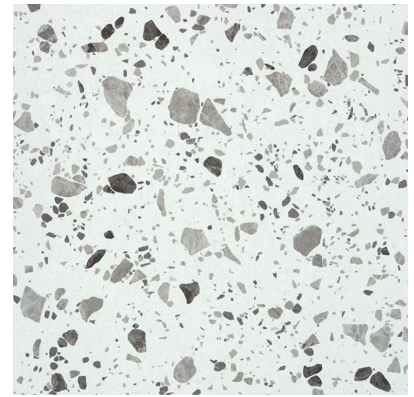

SPECIFICATIONS

Name	Terrazzo
Origin:	Spain
Colors:	Black, Grey, Ice, White
Finishes Available	Matte
Material	Rectified Porcelain
Installation	Floor, Wall, Interior
DCOF	>0.40
Variation	Level 2
Sizes Available	24 x 24, 4x24 Bullnose, 2 x 2 Mosaic, on 12 x 12

COLORS

Black

Pearl

Ice

White