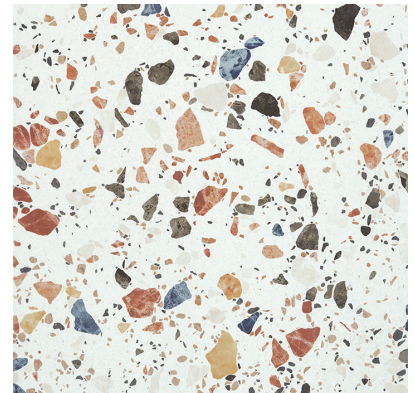

SPECIFICATIONS

Name	Terrazzo
Origin:	Spain
Colors:	Black, Grey, Ice, White
Finishes Available	Matte
Material	Rectified Porcelain
Installation	Floor, Wall, Interior
DCOF	>0.40
Variation	Level 2
Sizes Available	24 x 24, 4x24 Bullnose, 2 x 2 Mosaic, on 12 x 12

COLORS

Black

Pearl

Ice

White