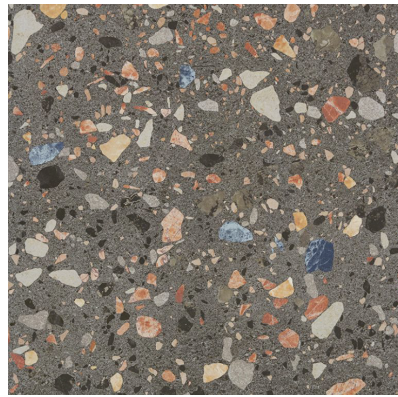

SPECIFICATIONS

Name	Terrazzo
Origin:	Spain
Colors:	Black, Grey, Ice, White
Finishes Available	Matte
Material	Rectified Porcelain
Installation	Floor, Wall, Interior
DCOF	>0.40
Variation	Level 2
Sizes Available	24 x 24, 4x24 Bullnose, 2 x 2 Mosaic, on 12 x 12

COLORS

Black

Pearl

Ice

White