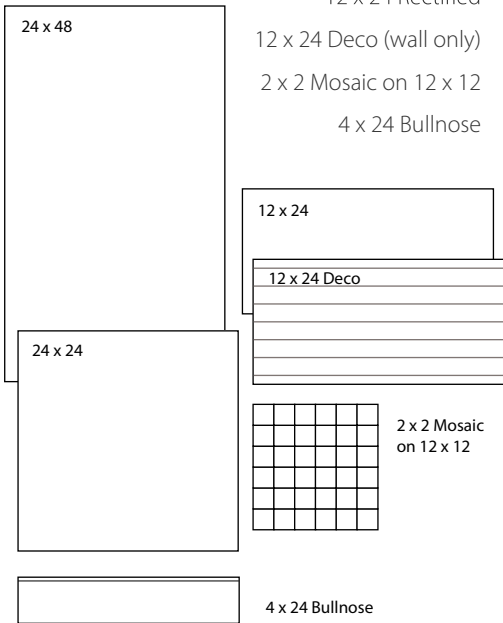

## SPECIFICATIONS

Name	Valiant
Colors	4: Bianco, Noce, Cinder, Grigio
Material	Rectified Italian Impervious Porcelain
Rating	Commercial
Variation	Level 2
Installation	Floor, Wall, Interior, Exterior
PEI	IV
DCOF	> 0.42
Sizes Available	24 x 48 Rectified 24 x 24 Rectified 12 x 24 Rectified 12 x 24 Deco (wall only) 2 x 2 Mosaic on 12 x 12 4 x 24 Bullnose