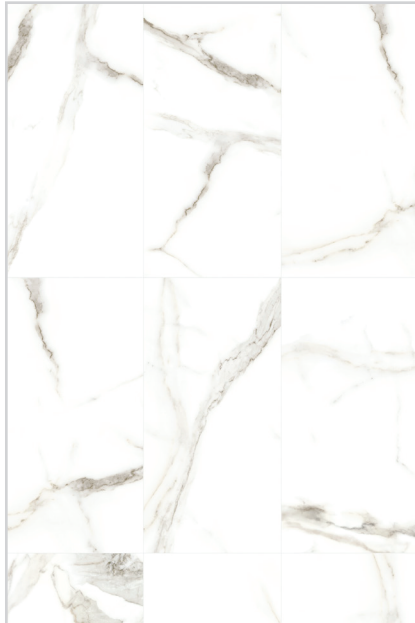

**SPECIFICATIONS**

Name	Voyage
Colors	2: Calacatta Stone, Statuario Stone
Material	Impervious Porcelain
Rating	Heavy Commercial
PEI	4
Variation	Level 2
MOHS	5
SCOF	Wet $\geq 0.40$ ; Dry $\geq 0.60$
DCOF	$< 0.42$

**AVAILABLE SIZES**

Polished Finish:  
 24x48, 24x24, 12x24, 16x32, 10.5x32, 3x24  
 Bullnose, 1.25x1.25 Hexagon Mosaic, 2x2  
 Basketweave Mosaic

Satin Finish:  
 24x24, 12x24, 16x32, 4x12 (Cut to Order), 3x24  
 Bullnose, 2x2 Basketweave Mosaic

**COLOR OPTIONS**

Calacatta Stone

Statuario Stone